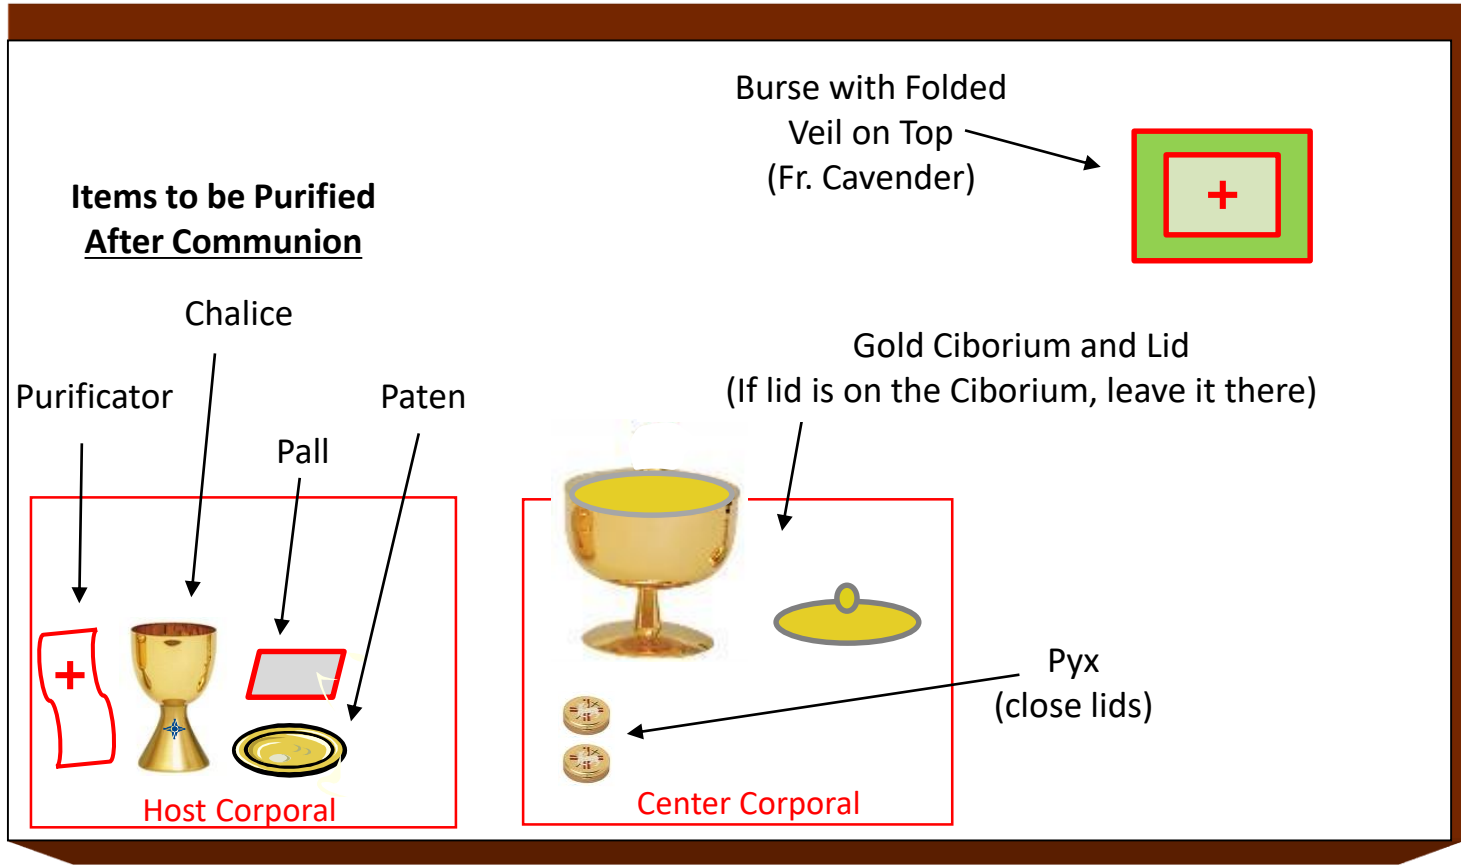

Altar Clearing During Communion

(With a Deacon)

Altar Clearing During Communion

(When No Deacon)

Move Host Corporal to Lower Left of Altar